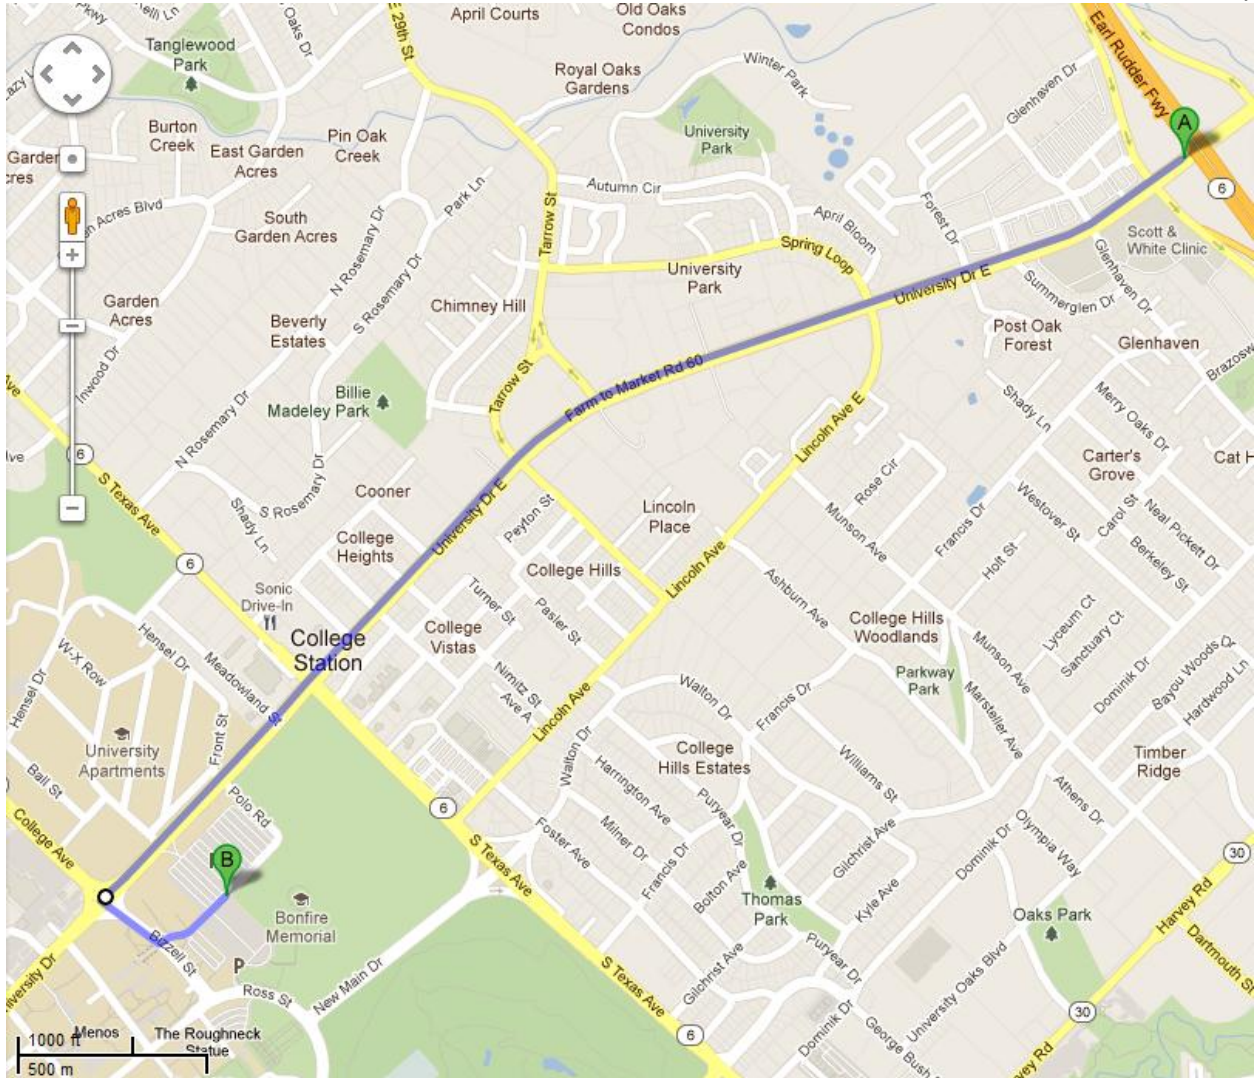

Directions to Lot 50 from Highway 6

Nuclear Science Merit Badge Workshop
American Nuclear Society
Texas A&M University

Exit Highway 6 onto University Drive East.

Take University Drive to Bizzell St. and take a left.

Take a left at the first stop sign, Polo Rd.

Lot 50 is on the left.